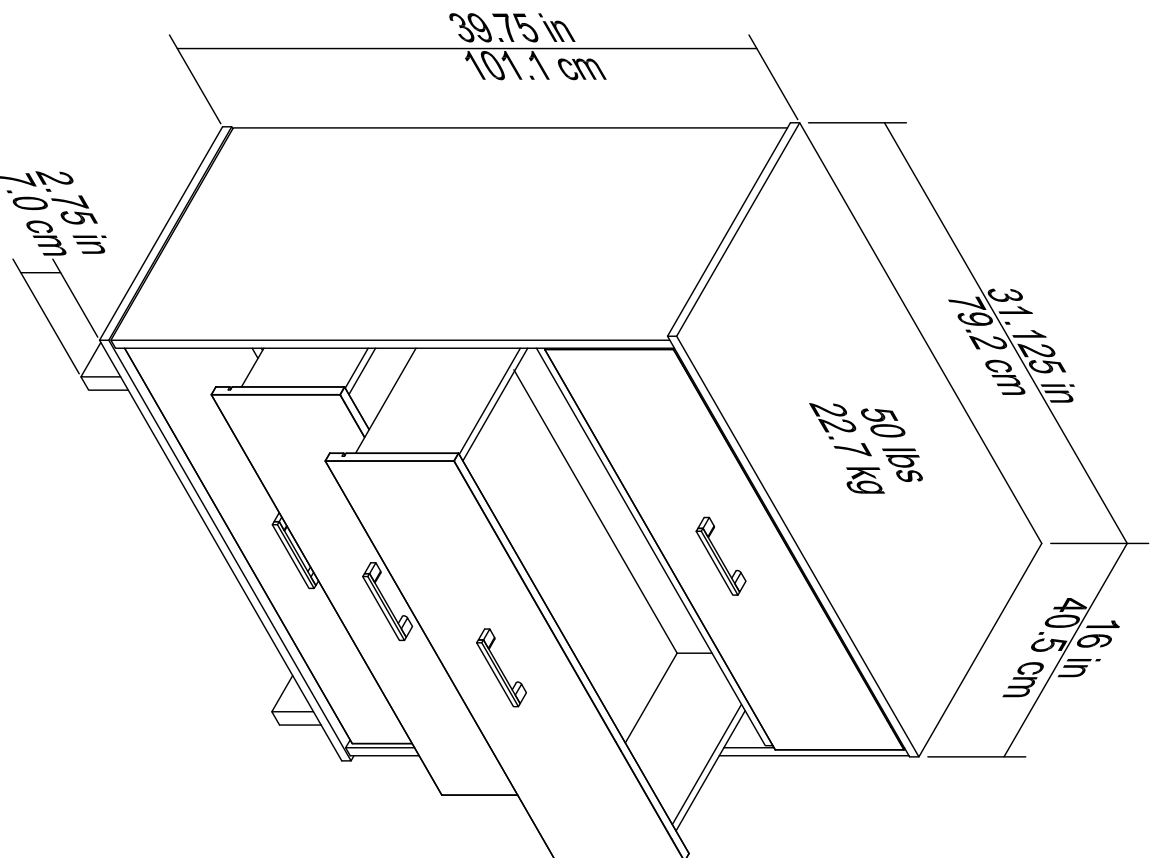

# 4 DRAWER DRESSER

5968330COM 5968501COM  
5968303COM 5968502COM  
5968308COM 5968503COM  
5968500COM

ASSEMBLED DIMENSION (H X W X D)

39.75" X 31.125" X 16"

101.1 cm X 79.2 cm X 40.5 cm

Unit Weight : 93.6 lbs (42.46kg)

Drawer compartment size:  
6 in (H) X 27.875 in (W) X 13.25 in (D)  
15.1 cm X 70.9 cm X 33.6 cm